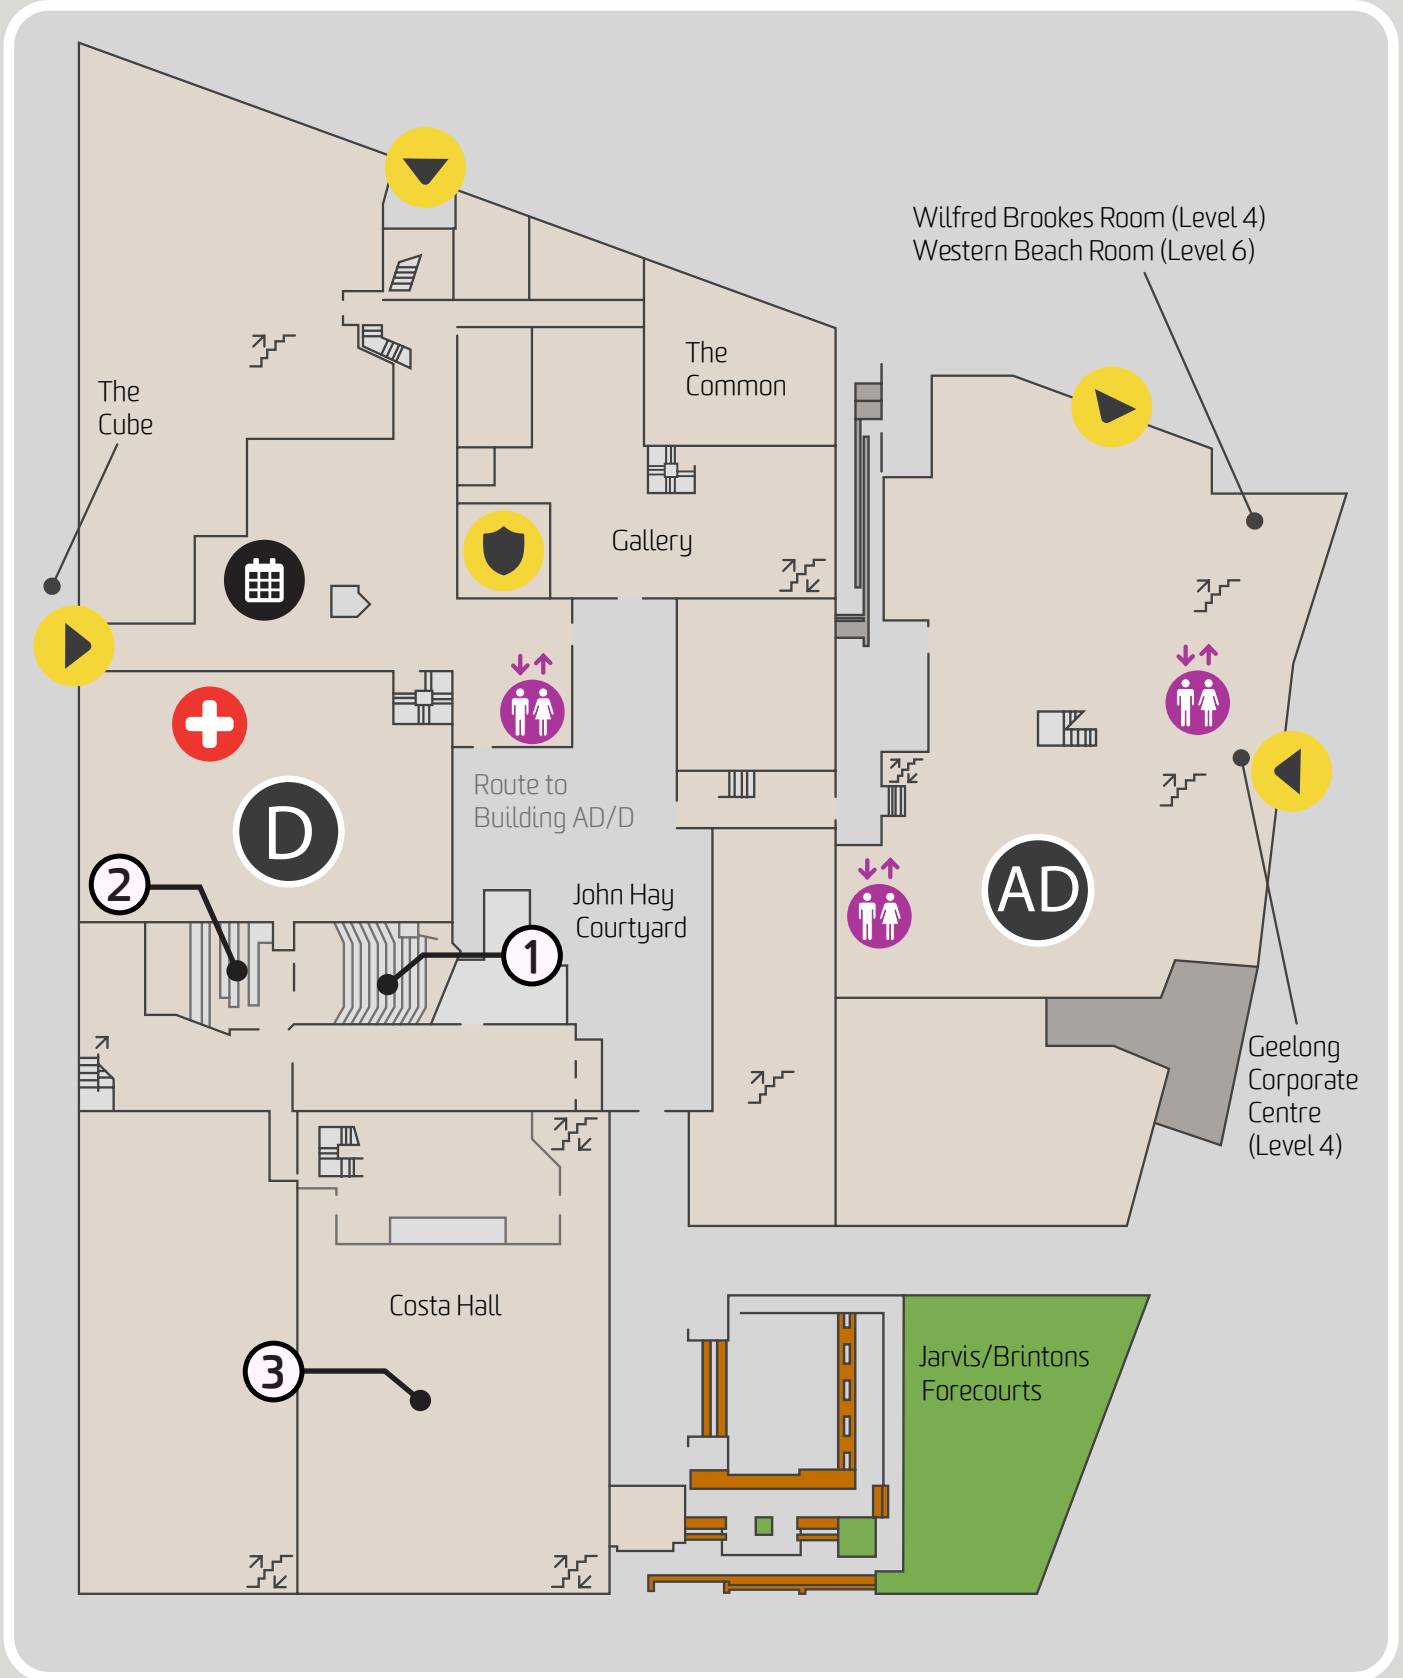

# Waterfront Campus Campus Map

- Student Central
- Campus Entrance
- Building Label
- Accessible Parking
- Security Office
- Health and Wellbeing
- Construction Zone
- Bicycle Hub
- Flexicar Parking
- Public Bus Stop
- Car Park
- Deakin Shuttle Bus

# Waterfront Campus Mobility Map

													<b>Sealed path</b>	<b>Unsealed path</b>
Student Central	Campus Entrance	Building Label	Accessible Parking	Security Office	Health and Wellbeing	Construction Zone	Bicycle Hub	Flexicar Parking	Public Bus Stop	Car Park	Deakin Shuttle Bus	Elevator	Flat or near flat	Flat or near flat
													Gradient 1:20	Gradient 1:20
													Gradient 1:14	Gradient 1:14

# Waterfront Campus Internal Lecture Theatre Map

- Student Central
- Campus Entrance
- Building Label
- Security Office
- Health and Wellbeing
- Elevator

- 1** D2.193 (Percy Baxter Lecture Theatre) - Level 2
- 2** D2.194 - Level 2
- 3** D4.303 (Costa Hall Lecture Theatre) - Level 4

## Water Refill Station

You can refill your drink bottle at several water refill stations on campus. Locations include: the Library, D4.222 (outside) and D1 (near Waterfront Kitchen).