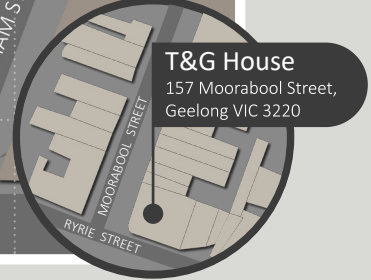

# Waterfront Campus Campus Map

- Student Central
- Campus Entrance
- Building Label
- Accessible Parking
- Security Office
- Health and Wellbeing
- Construction Zone
- Bicycle Hub
- Flexicar Parking
- Public Bus Stop
- Car Park
- Deakin Shuttle Bus

# Waterfront Campus Mobility Map

													<b>Sealed path</b>	<b>Unsealed path</b>
Student Central	Campus Entrance	Building Label	Accessible Parking	Security Office	Health and Wellbeing	Construction Zone	Bicycle Hub	Flexicar Parking	Public Bus Stop	Car Park	Deakin Shuttle Bus	Elevator	Flat or near flat	Flat or near flat
													Gradient 1:20	Gradient 1:20
													Gradient 1:14	Gradient 1:14

# Waterfront Campus Internal Lecture Theatre Map

- Student Central
- Campus Entrance
- Building Label
- Security Office
- Health and Wellbeing
- Elevator

- 1** D2.193 (Percy Baxter Lecture Theatre) - Level 2
- 2** D2.194 - Level 2
- 3** D4.303 (Costa Hall Lecture Theatre) - Level 4

## Looking for a building?

Building	Map ref
AD	K5
C	F7
D	H5
E	E7
F	E7

T&G Building  
157 Moorabool Street  
Geelong VIC 3220